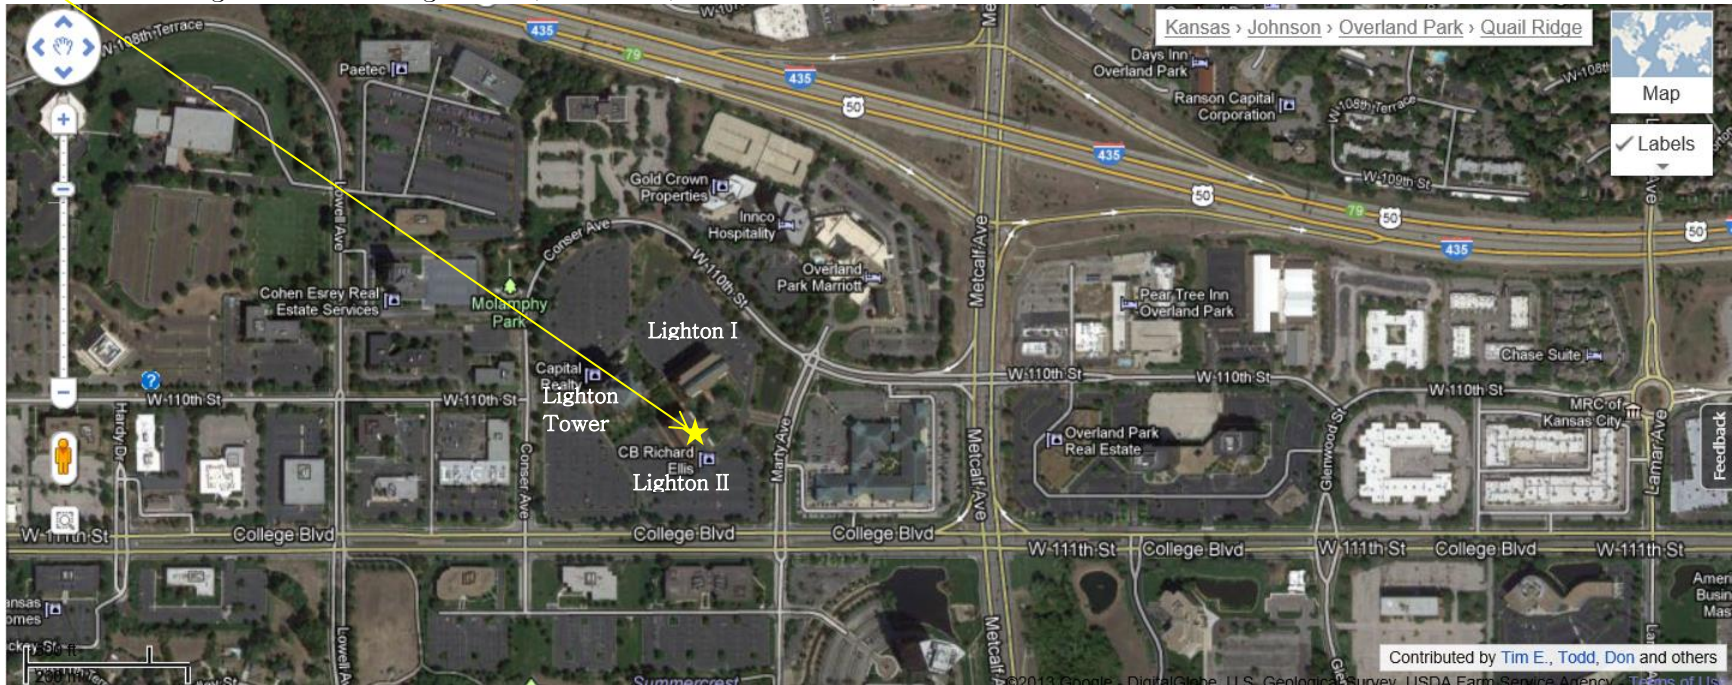

7400 College Boulevard (Lighton II), Suite 360, Overland Park, KS 66210 * 913-888-6888 * www.carawealth.com

Directions from College Boulevard: North on Marty Avenue, turn left at marble sign reading LIGHTON PLAZA
Directions from Metcalf Avenue: West on 110th, make a left onto Marty Avenue, turn right at marble sign reading LIGHTON PLAZA

Park in the available visitor parking within the circle drive, by the fountain, and enter into the building on your LEFT, which is Lighton II, take elevator to third floor. We are located in Suite 360.